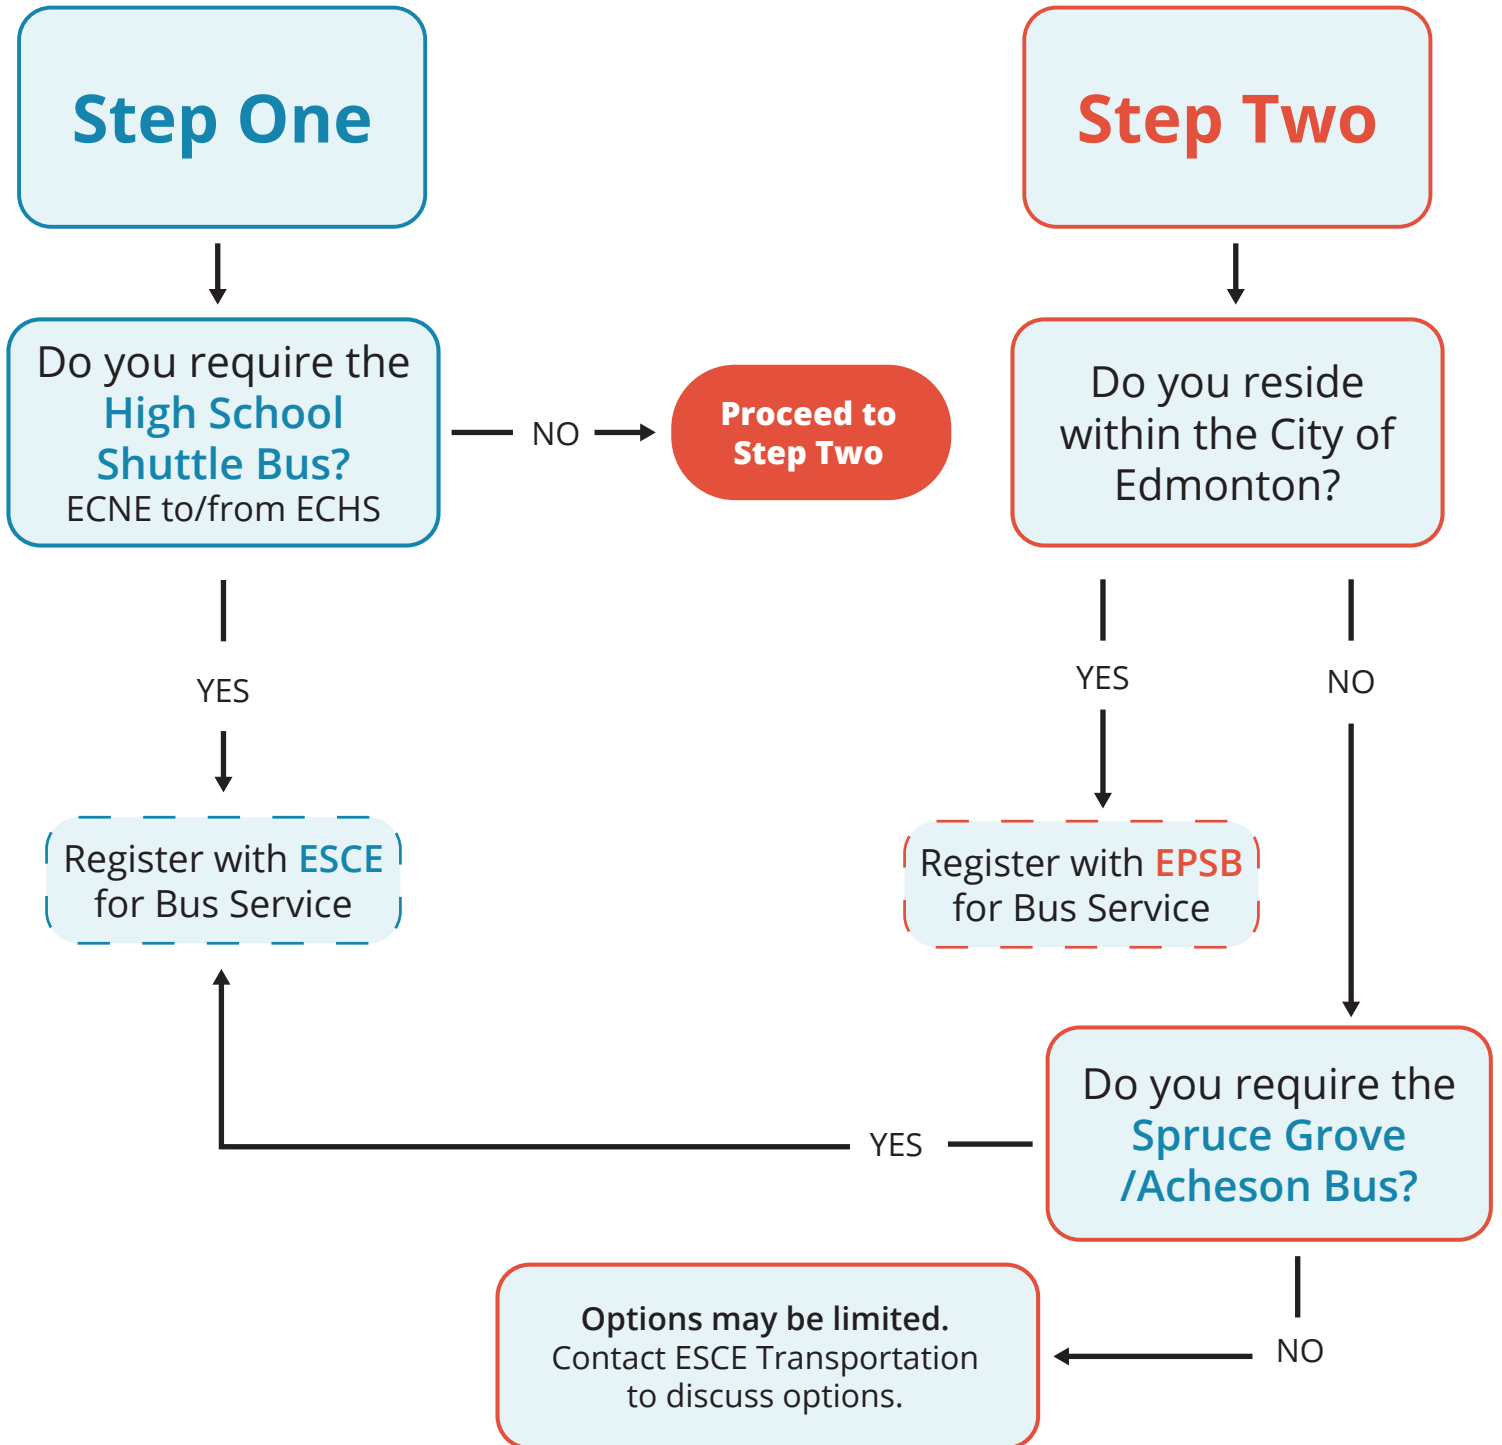

# Edmonton Christian Schools YELLOW BUS OPTIONS

\*Edmonton Christian Schools (ECS)

\*Edmonton Public School Board (EPSB)

\*Edmonton Society for Christian Education (ESCE / Society Office)

ESCE Transportation: 780.408.7923